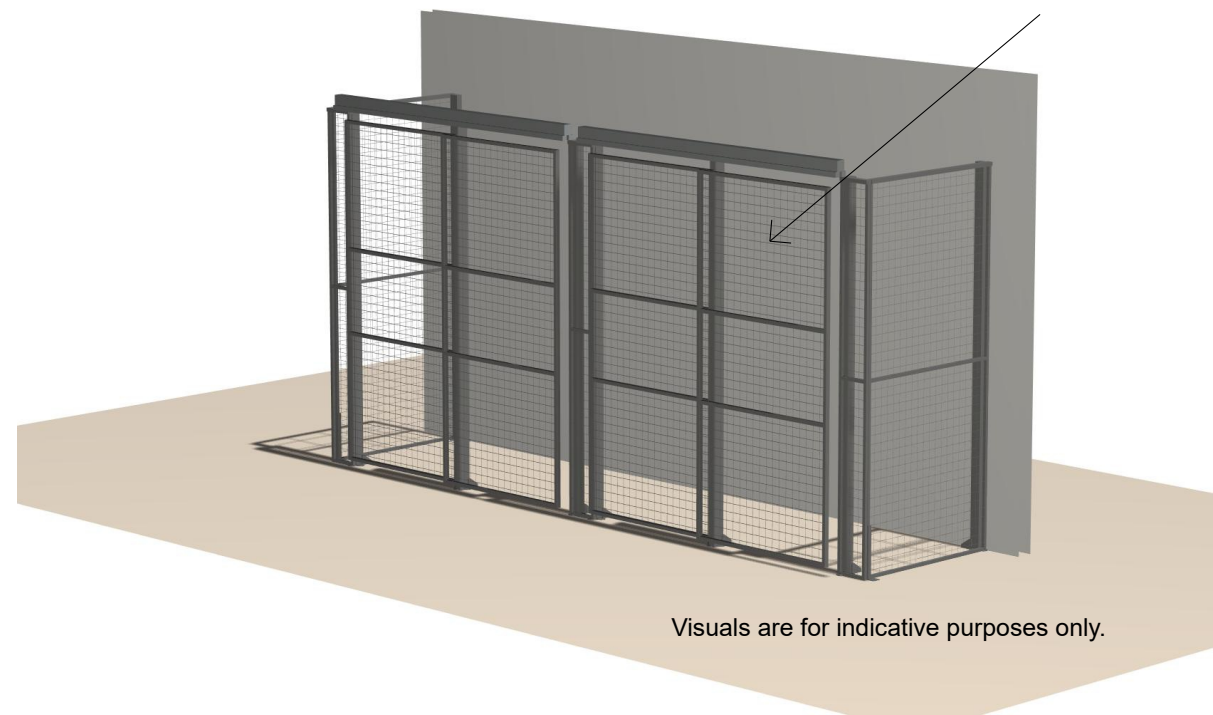

STAKRAK LIMITED

MATERIALS STORAGE SOLUTIONS

Ref: STAKSLIDE - 4,424mm

Date: 03/01/19

Panel Spec: STAK450

Finish: Powder Coated Grey RAL 7037

Hasp and staple lock
(padlock to be supplied by others).

NOTE : Some panels may require cutting and modifying on site by others.

Door opening height 2,200mm.

Visuals are for indicative purposes only.