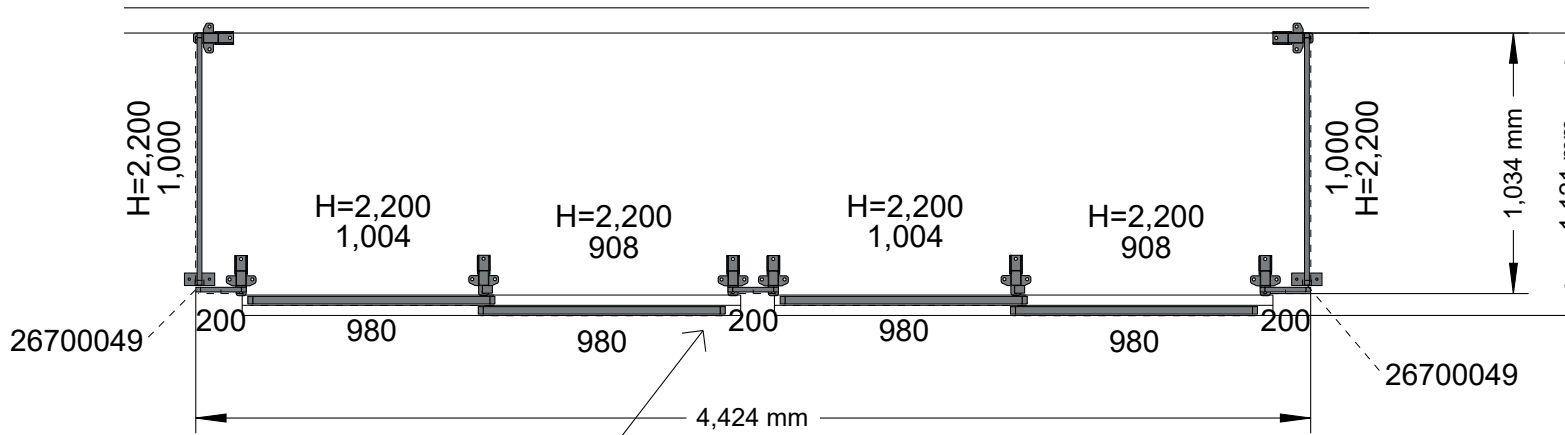

STAKRAK LIMITED

MATERIALS STORAGE SOLUTIONS

Ref: STAKSLIDE - 4,424mm

Date: 03/01/19

Panel Spec: STAK450

Finish: Powder Coated Grey RAL 7037

Hasp and staple lock
(padlock to be supplied by others).

NOTE : Some panels may require cutting and modifying on site by others.

Door opening height 2,200mm.

Visuals are for indicative purposes only.