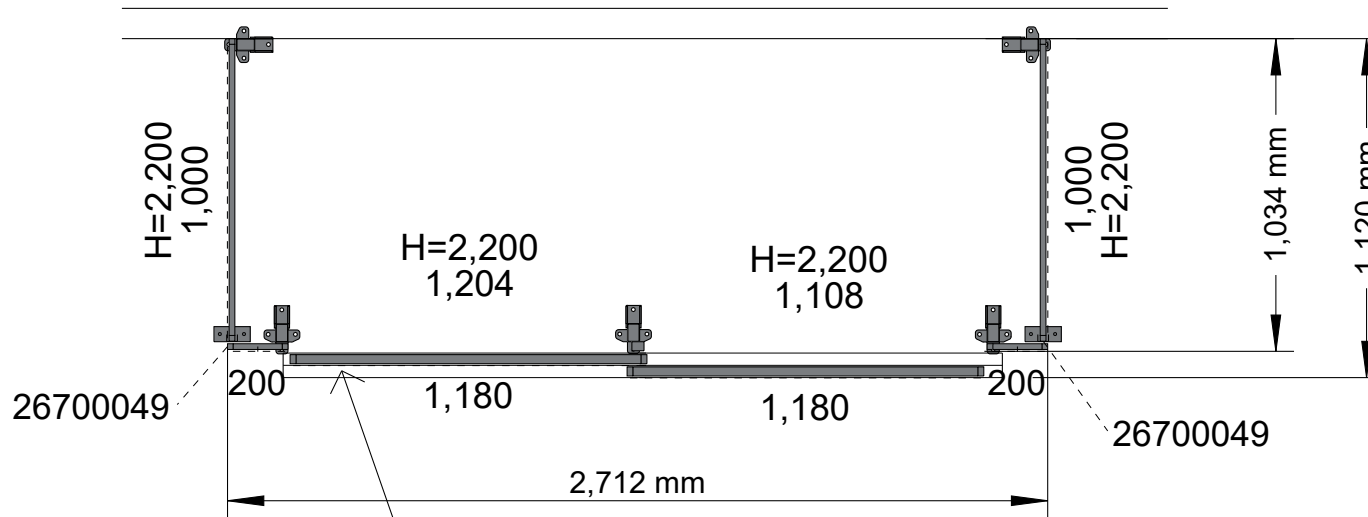

STAKRAK LIMITED

MATERIALS STORAGE SOLUTIONS

Ref: STAKSLIDE - 2,712mm

Date: 03/01/19

Panel Spec: STAK450

Finish: Powder Coated Grey RAL 7037

Door opening height 2,200mm

Hasp and staple lock
(padlock to be supplied by others).