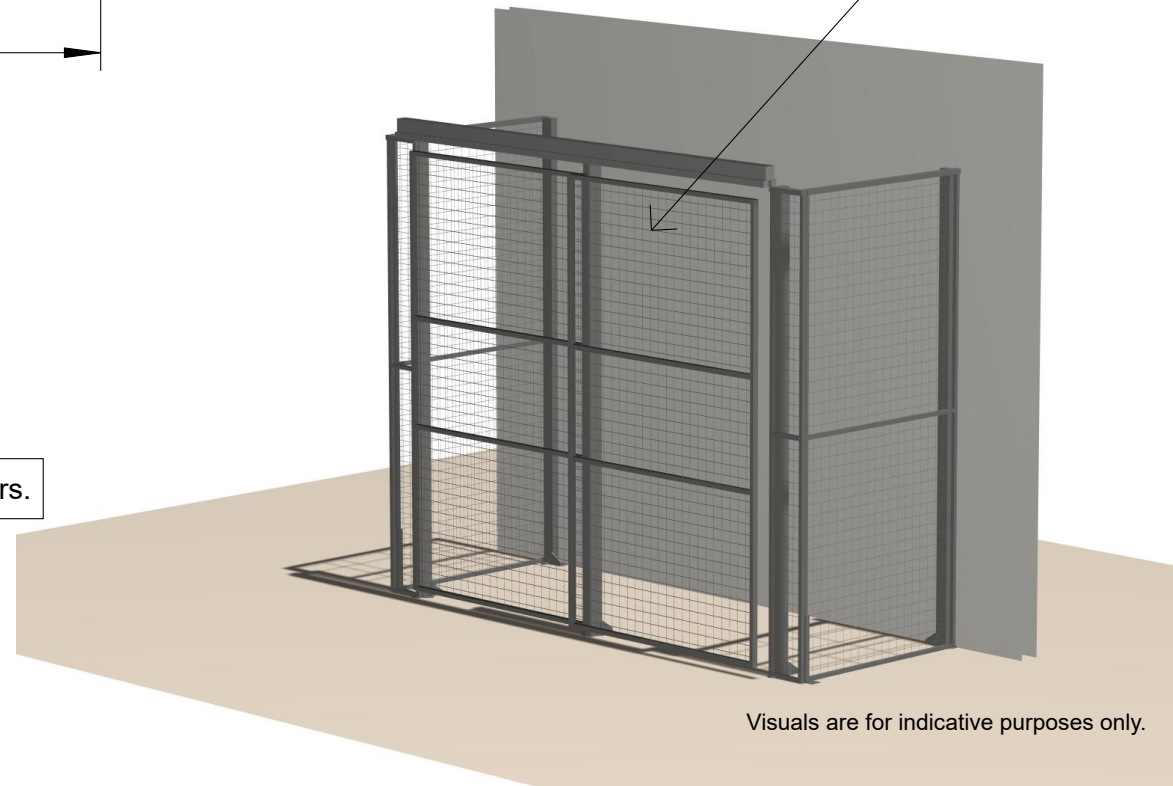

STAKRAK LIMITED

MATERIALS STORAGE SOLUTIONS

Ref: STAKSLIDE - 2,712mm

Date: 03/01/19

Panel Spec: STAK450

Finish: Powder Coated Grey RAL 7037

Door opening height 2,200mm

Hasp and staple lock
(padlock to be supplied by others).

NOTE : Some panels may require cutting and modifying on site by others.

COPYRIGHT - 2018

© Stakrak Ltd 2018 - Copyright notice - All rights reserved.

This Drawing and its content is copyright of Stakrak Limited.
Any redistribution or reproduction of part or all of the
contents, in any form, is prohibited.

Visuals are for indicative purposes only.