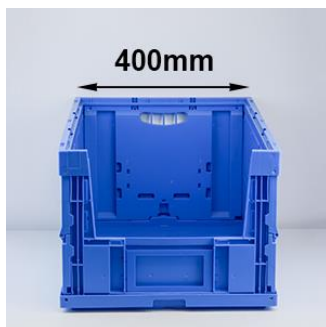

Foldbox FB 6430-E-UK

600 x 400 x 300 – 59 Litre

The FB 6430-E-UK offers easy picking of items with an open front, saving 73% volume reduction when collapsed.

Ideal for creating Pick Walls for order picking.

Benefits:

- Euro-Standard size
- Space efficient for return or storage
- Integrated Label Holder
- Rounded edges
- Ergonomic Handle
- Pimple Pads for easy sticker removal
- Open front for easy access

Sides	Solid
External Dimensions	600 x 400 x H300 mm
Internal Dimensions	560 x 360 x H295 mm
Collapsed Height	82mm
Base	Smooth, Closed
Static Load Capacity	60KG
Static Stacked Capacity	180KG
Unit Weight	2.5KG
Space Reduction	73%
Usable Volume	59 Litres
Material	PP
Quantity per Pallet (Collapsed)	100
Colours Available	Blue (UK stock in blue)

End Elevation

Side Elevation

Collapsed

Accessories:

- Label Holder
- Drop on Lid
- 600 x 400 Dolly
- 800 x 600 Dolly